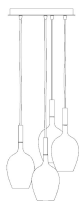

3 0 5 0 / S 4

ROSE'

Pendant lamp with blown glass diffusers with shiny coating finish and metal structure with chrome finish. Available in different colours.

DESIGNER

Daniilo De Rossi

DIMENSIONS

Diameter : 33 cm
Height: Var. cm

TYPE

Mounting: Pendant
Environment: Indoor

GLASS / CRYSTAL

Transparent

AVAILABLE IN

- Shiny titanium coating
- Shiny pink gold coating
- Shiny gold coating

LIGHT SOURCES AVAILABLE

ELECTRIC INFO

METAL

Chrome

AVAILABLE IN

- Shiny Gold
- Iron Grey

CERTIFICATIONS

MATERIALS

Glass, Metal